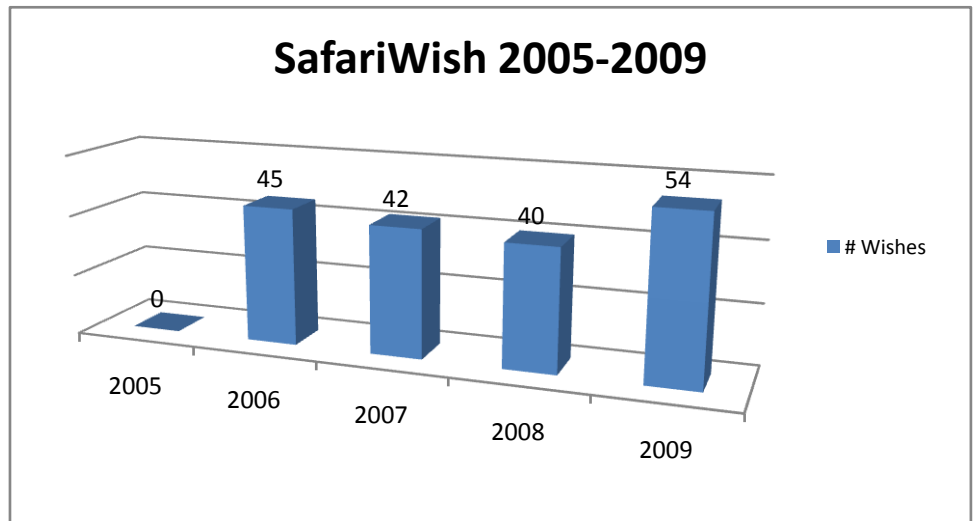

SCIF Humanitarian Services Program Statistics

Disabled Hunter	
Year	#Hunters
2005	4
2006	68
2007	102
2008	184
2009	152

**2009 data is only PARTIAL*

SafariCare	
Year	# Blue Bags
2005	19
2006	51
2007	156
2008	262
2009	228

**2009 data is only PARTIAL*

SafariWish	
Year	# Wishes
2005	0
2006	45
2007	42
2008	40
2009	54

**2009 data is only PARTIAL*

SCIF Humanitarian Services Program Statistics

Sensory Safari	
Year	# Events
2005	2
2006	41
2007	80
2008	84
2009	42

**2009 data is only PARTIAL*

SAH	
Year	# Pounds
2003	197,826
2004	213,591
2005	249,090
2006	314,275
2007	377,072
2008	411,254

** 2008 data is only PARTIAL*