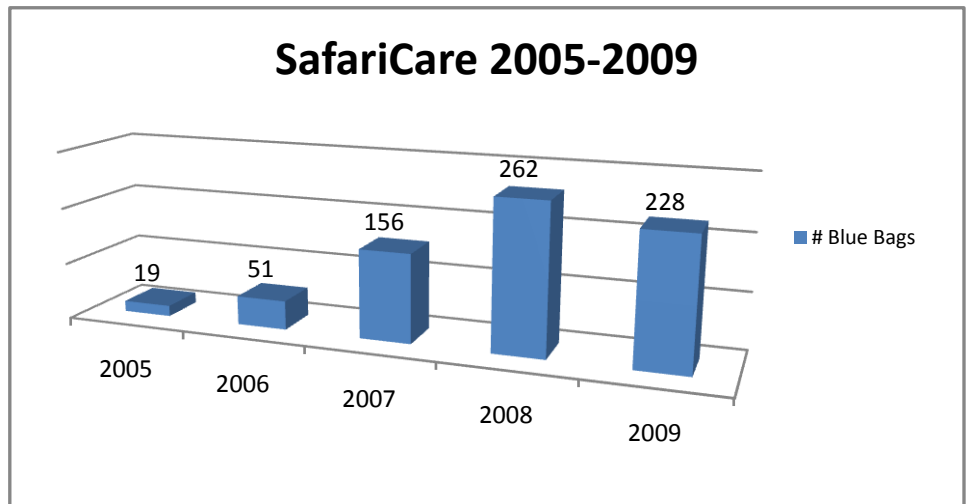

SCIF Humanitarian Services Program Statistics

Disabled Hunter	
Year	#Hunters
2005	4
2006	68
2007	102
2008	184
2009	152

**2009 data is only PARTIAL*

SafariCare	
Year	# Blue Bags
2005	19
2006	51
2007	156
2008	262
2009	228

**2009 data is only PARTIAL*

SafariWish	
Year	# Wishes
2005	0
2006	45
2007	42
2008	40
2009	54

**2009 data is only PARTIAL*

SCIF Humanitarian Services Program Statistics

Sensory Safari	
Year	# Events
2005	2
2006	41
2007	80
2008	84
2009	42

**2009 data is only PARTIAL*

SAH	
Year	# Pounds
2003	197,826
2004	213,591
2005	249,090
2006	314,275
2007	377,072
2008	411,254

** 2008 data is only PARTIAL*