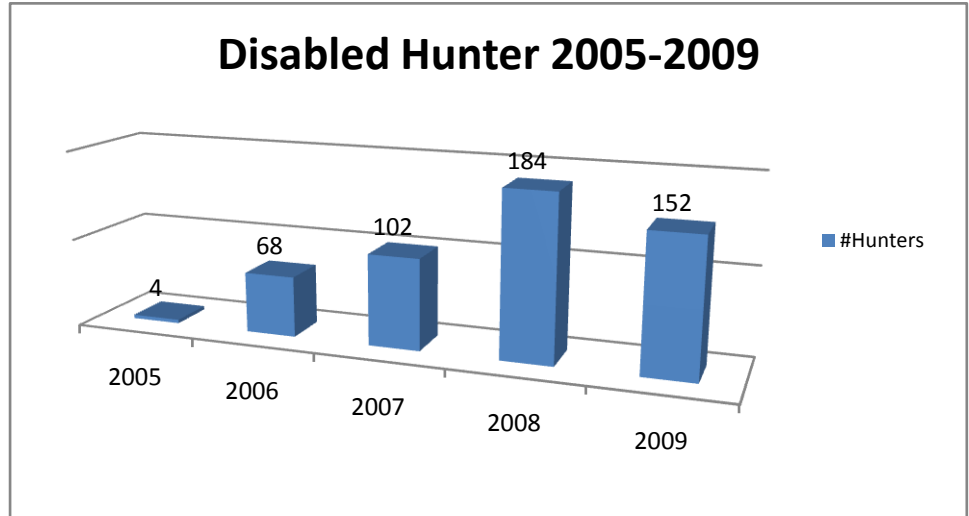

SCIF Humanitarian Services Program Statistics

Disabled Hunter	
Year	#Hunters
2005	4
2006	68
2007	102
2008	184
2009	152

**2009 data is only PARTIAL*

SafariCare	
Year	# Blue Bags
2005	19
2006	51
2007	156
2008	262
2009	228

**2009 data is only PARTIAL*

SafariWish	
Year	# Wishes
2005	0
2006	45
2007	42
2008	40
2009	54

**2009 data is only PARTIAL*

SCIF Humanitarian Services Program Statistics

Sensory Safari	
Year	# Events
2005	2
2006	41
2007	80
2008	84
2009	42

**2009 data is only PARTIAL*

SAH	
Year	# Pounds
2003	197,826
2004	213,591
2005	249,090
2006	314,275
2007	377,072
2008	411,254

** 2008 data is only PARTIAL*